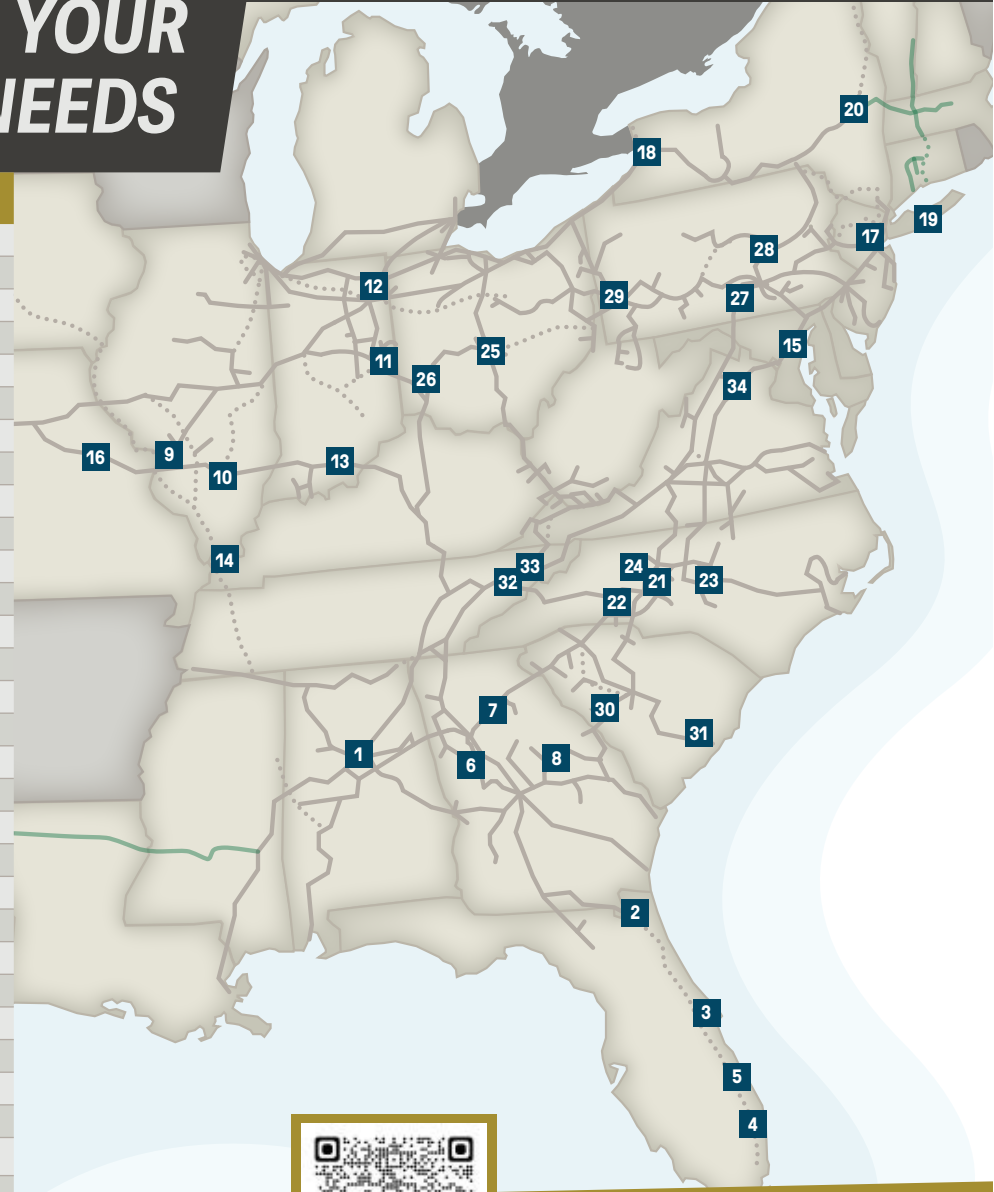

ONE SOLUTION FOR ALL YOUR WOOD PRODUCT SHIPPING NEEDS

MAP	TRANSLOAD NAME	RAIL STATION	STORAGE TYPE	PHONE NUMBER
1	DC Warehouse	North Birmingham, AL	In/Out	(205) 966-1103
2	NS TBT	Jacksonville, FL	Out	(843) 408-6877
3	Ambassador Services	City Point, FL	In/Out	(321) 403-7488
4	Matco Reload	Pompano Beach, FL	In/Out	(954) 946-5567
5	Decks & Docks Lumber Co.	Ft. Pierce, FL	In/Out	(772) 460-2323
6	Newnan Transload	Newnan, GA	Out	(770) 252-5883
7	Atlanta Metro Lumber	Oakwood, GA	Out	(770) 967-7772
8	Sandersville Transfer	Sandersville, GA	Out	(478) 357-5022
9	Western Illinois Rail Park	Wood River, IL	Out	(314) 800-6525
10	Milano Rail Logistics	Mt. Vernon, IL	Out	(618) 214-0660
11	Southeast Forest Products	Richmond, IN	Out	(334) 230-8911
12	Farmers Building Supply	Grabill, IN	In/Out	(260) 385-1422
13	Steinkamp Warehouse	Huntingburg, IN	Out	(812) 630-7782
14	Wyatt Bell & Co.	Paducah, KY	In/Out	(270) 442-5484
15	Tradepoint Terminals	Sparrows Point, MD	Out	(443) 517-9481
16	Colt Transload	Columbia, MO	In/Out	(573) 441-5561
17	NS TBT	Elizabeth, NJ	Out	(862) 233-0220
18	NS TBT	Buffalo, NY	Out	(314) 800-6525
19	Brookhaven Rail Terminal	Sills, NY	In/Out	(646) 302-1432
20	Distribution Unlimited	Guilderland Center, NY	In/Out	(518) 421-1404
21	Shavers Reload	Statesville, NC	Out	(704) 746-5344
22	Jaguar Transport Holdings	Gastonia, NC	In/Out	(513) 317-2474
23	Harnett Transload	Fuquay-Varina, NC	Out	(919) 567-1057
24	Liberty Reload Services	Taylorsville, NC	In/Out	(828) 612-5210
25	Capital City Reload	Columbus, OH	Out	(614) 257-0872
26	Good Enterprises	Franklin, OH	In/Out	(937) 533-1183
27	Franklin Logistics	Chambersburg, PA	In/Out	(717) 360-1302
28	Herndon Reload	Herndon, PA	In/Out	(570) 758-2597
29	Ambridge Distribution	Economy, PA	In/Out	(412) 580-3455
30	Chinquapin Rail	Monetta, SC	Out	(843) 323-2687
31	Brown Distribution	Ladson, SC	In/Out	(843) 514-4073
32	New Farmers Warehouse	Knoxville, TN	In/Out	(865) 637-5102
33	Wallace Hardware	Witt, TN	Out	(423) 317-1334
34	J and E Reload	Culpeper, VA	In/Out	(540) 295-8287